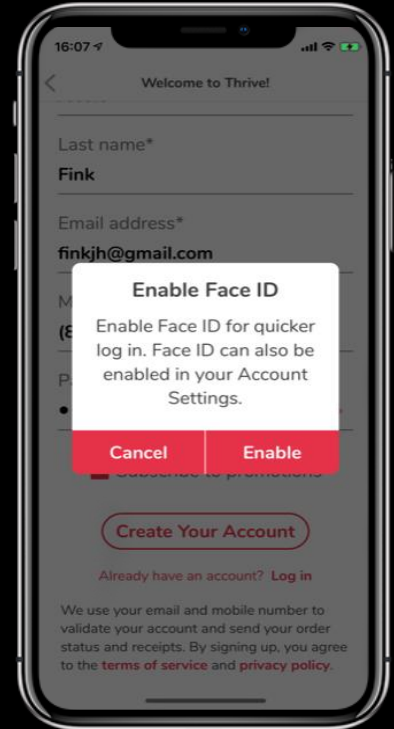

#### Step 1:

Search for “Thrive Ordering” in the Apple App store or Google Play - Download.

#### Step 2:

Create an Account

Click “Join Thrive”

Create your profile

Face ID is an option for easy sign-in

Continued on the next page