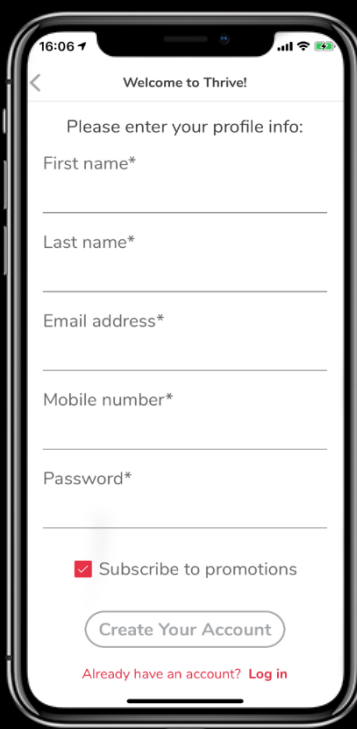

### Thrive App Instructions

#### Step 1:

Search for “Thrive Ordering” in the Apple App store or Google Play - Download.

#### Step 2:

Create an Account

Click “Join Thrive”

Create your profile

Face ID is an option for easy sign-in

Continued on the next page